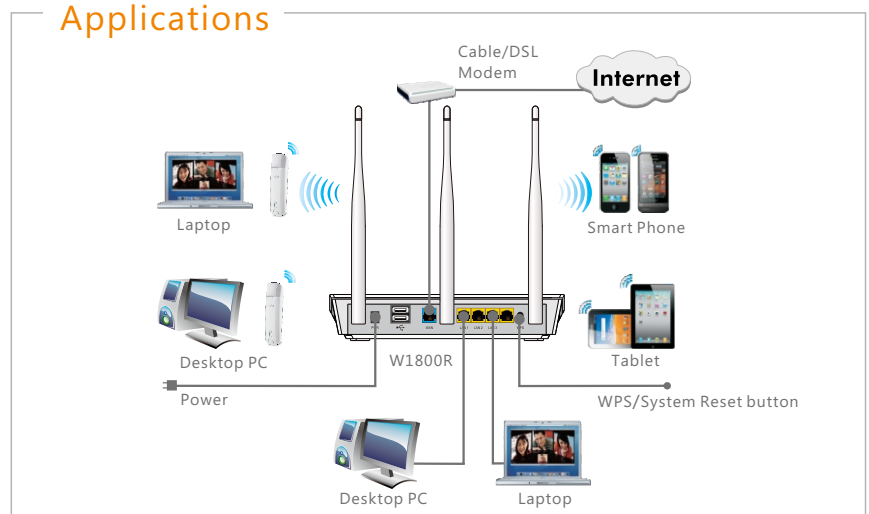

Main Features

- Delivers ultimate performance up to 867Mbps over 5GHz with AC technology
- Operates over 2.4GHz and 5GHz
- Reduces interference for better wireless transmission
- Advanced security blocks unauthorized access

System Requirement

- Windows XP, Windows Vista, Windows 7, Windows 8
- 20MB Hard Disk Space
- CD-ROM Drive
- USB Port

Specification

Hardware Features	
Protocols & Standards	IEEE 802.11g, IEEE 802.11b, IEEE 802.11n, IEEE 802.11a, IEEE 802.11ac
Interface	USB 2.0
Antenna	2dBi fixed antenna* 2 (internal PCB) Frequency: 2.4GHz, 5GHz
Button	WPS
Dimensions (L*W*H)	93.2mm×28.7mm×10.4mm
LEDs	Link/Act LED *2
Wireless Features	
Wireless Speed	11n:300Mbps 11ac:867Mbps
Operating Frequency	2.4 GHz, 5GHz
Channel	1~13
Transmit Power	16dBm (Max)
Software Features	
Security	64-/128-bit WEP WPA-PSK, WPA2-PSK, WPA-PSK/WPA2-PSK WPS
Compatible OS	Windows XP 32/64-bit Windows 7 32/64-bit Windows 8 32/64-bit Vista 32/64-bit
Others	
Package Contents	Wireless AC 1200 Dual Band USB Adapter (W1200U) /Installation CD/Quick Installation Guide
Temperature	Operating Temperature: 0°C ~ 45°C ; Storage Temperature: -40°C ~ 70°C.
Humidity	Operating Humidity: 10% ~ 90% RH Non-condensing Storage Humidity: 3% ~ 90% RH Non-condensing
Related Products	W1801R Wireless AC 1750 Dual Band Router
Certification	RoHS, FCC

Applications

Tenda Technology Tower, # 1001 International E-City
Zhongshanyuan Road, Nanshan District, Shenzhen, China, 518052
Tech-support: +1 800-570-5892 9AM-6PM, Monday to Friday
Fax: (86 755) 2765 7178
Email: sales@tenda.com.cn support@tenda.com.cn
http://www.tendacn.com