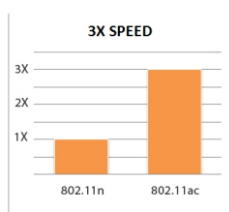

Connect Your Desktop/Laptop to a Wireless Network at Gigabit Speed

W1200U Wireless AC1200 Dual Band USB Adapter

Tenda W1200U Wireless AC1200 Dual Band Adapter based on IEEE 802.11ac technology delivers next generation WiFi speeds. The device enables multiple HD video streams throughout your home. With speed up to 867Mbps (5G) + 300Mbps (2.4G) and dual band technology, the W1200U effectively avoids interference, ensuring top WiFi speeds and reliable connections. Unique design makes it easy to use with both laptops and desktops. Plus, securing a wireless connection is fast and simple at a push of the WPS button. The W1200U is perfect for upgrading your existing laptop or desktop to a Gigabit WiFi Network.

Next Generation WiFi

Compatible with next generation WiFi devices and backward compatible with 802.11 a/b/g/n devices the device, based on 11ac technology, delivers up to 867 Mbps speed over 5G band, enabling you to enjoy ever faster wireless connections.