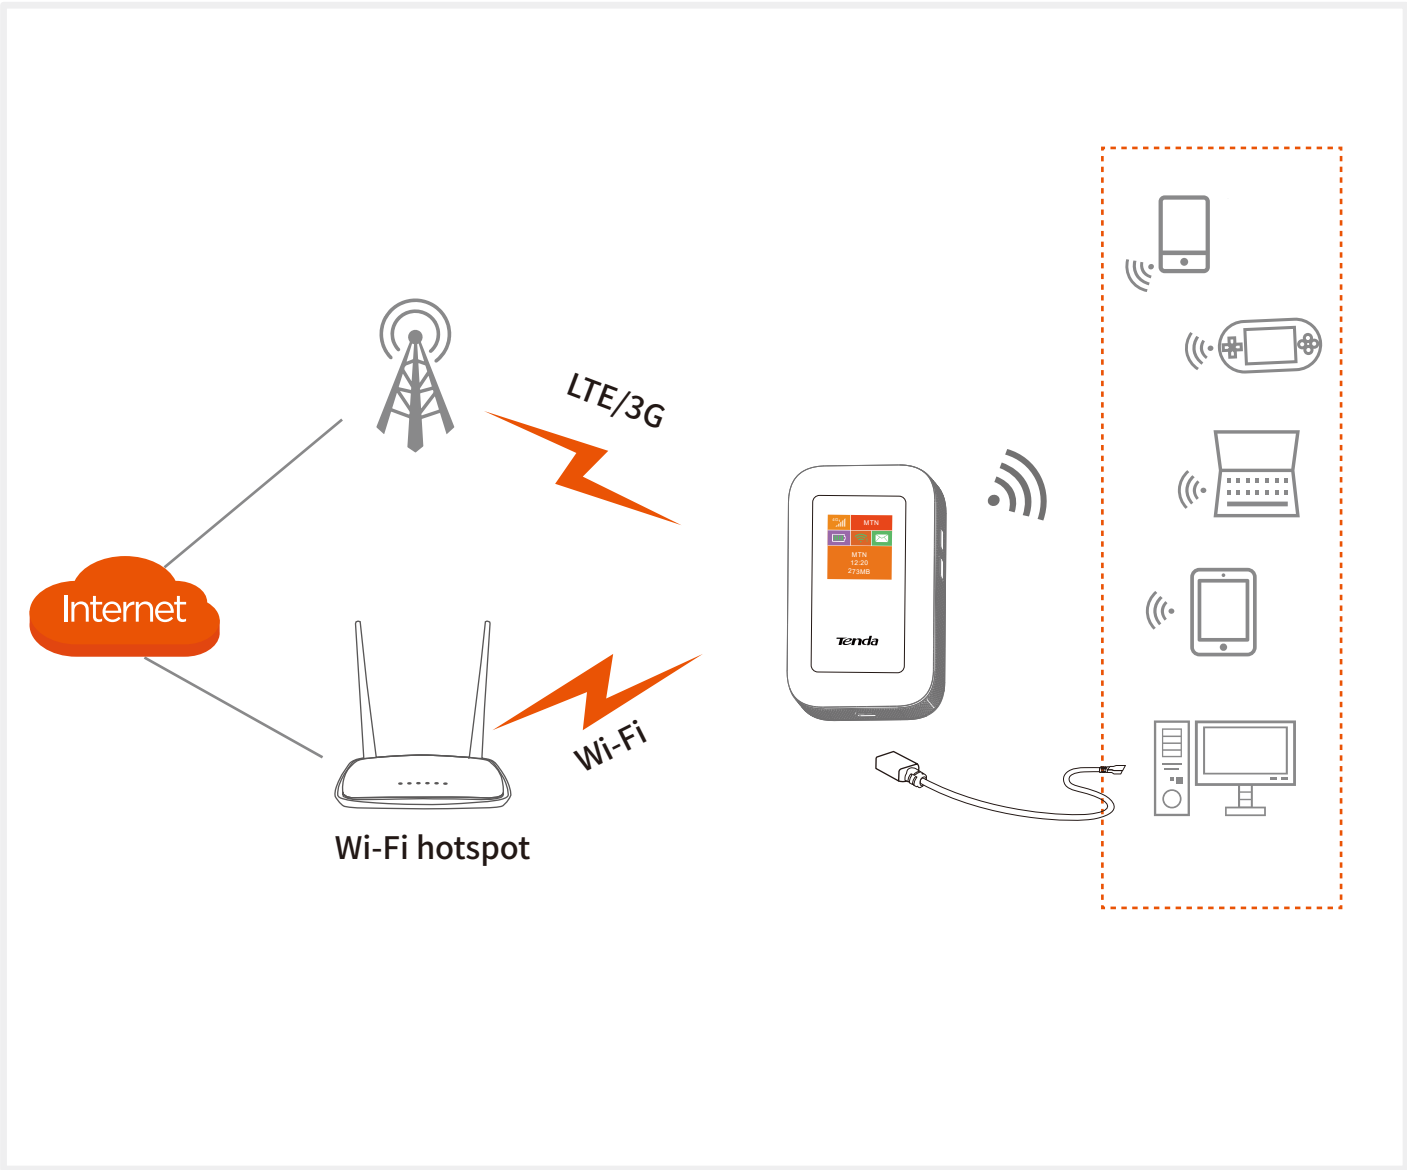

Tenda 4G185 Mobile Wi-Fi is a high-speed packet access mobile hotspot. It is a multi-mode wireless terminal for SOHO (Small Office and Home Office) and business professionals.

Main Features

- Enjoy hassle-free Internet via 4G;
- Secured Network in Your Pocket;
- Rechargeable battery lasts up to 10 hours
- Elegant and compact shape;
- Play&Plug,no need configuration

Elegant and compact in design, this pocket-sized smart gadget is a must-have that provides easily accessible wifi during your travel, business trips and outdoor activities.

User-Friendly Screen for Connection Information

Tenda 4G185 has a small display for informing you about your data budget, 3G/4G signal strength, download/upload speed, battery status, signal strength, connected users and more.

Easy and Instant Access to Cellular Network with SIM card

The plug-and-play device comes with a Micro SIM slot. Where there is mobile cellular internet there is hotspot available. You can move with your MiFi anywhere.

Connection topology

Production Specification