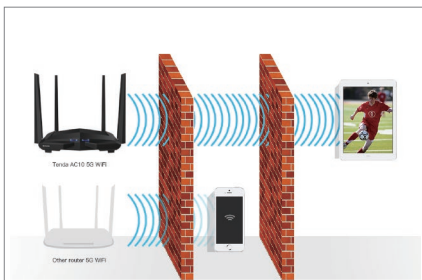

Selling Points

- AC1200 Mbps Wireless
- MU-MIMO
- 3 Gigabit LAN & 1 Gigabit WAN
- 1GHz CPU
- VPN Client and Server
- Dual-Band Wireless
- 4 Omni-directional Antennas
- USB 2.0 Port
- Parental Controls
- WiFi Schedule

Selling Points

Super Experience for Gaming and Streaming

- With 4 gigabit ports for fast and stable internet connection
- 1GHz CPU for multi-client with responsive performance and fast speed
- USB2.0 port supports making it sharing center of your home