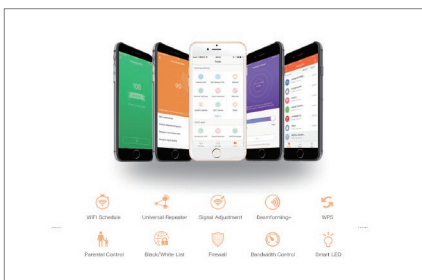

Selling Points

Super Experience for Gaming and Streaming

- With 4 gigabit ports for fast and stable internet connection
- 1GHz CPU for multi-client with responsive performance and fast speed
- USB2.0 port supports making it sharing center of your home

Ultimate Coverage and Stable Performance

- High power amplifiers for entire-home coverage and eliminating your WiFi dead zones
- MU-MIMO Technology ensures a stable wireless connection and increased quantity of connected clients and data processing
- Beamforming+ technology boosts range for the 802.11ac wave2 WiFi devices
- Four external omni-directional antennas assure greater home coverage

Smart Management via Tenda App

- Smart WiFi Schedule can turn on/off WiFi automatically
- Advanced QoS for uninterrupted HD Video streaming
- Power saving and LED control for energy-green household
- Smart Tenda WiFi app for real time management