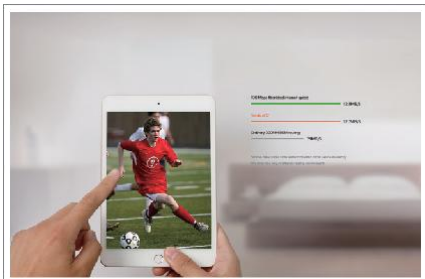

Powered by external power amplifiers, AC7 blankets your whole home with reliable WiFi.

Up to 1167Mbps of concurrent data rate ensures smooth playback of videos

AC7 is an AC1200 wireless dual-band router designed for larger households who have faster internet connections or multiple devices running real time services. It offers a combined dual-band wireless data rate up to 1167Mbps, an increase of 70%* on 300M/450M routers. With more bandwidth in more places in your home, you can enjoy uninterrupted playback of 4K streaming, gaming and so much more.