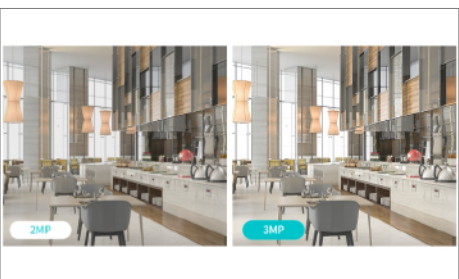

2K QHD

With fully upgraded 3MP (2304 x 1296) input and HDMI 2K output, the camera can capture clear and delicate monitoring images, show more image details and bring a new visual experience for you.