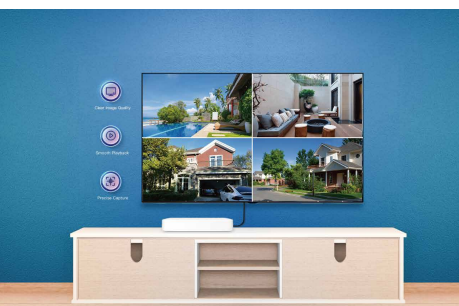

Tenda

K8P-4CR

8 Channel PoE HD Video Security Kit

K8P-4CR

8 Channel PoE HD Video Security Kit

Product Description

8 Channel PoE HD Video Security Kit K8P-4CR includes 1 PoE NVR and 8 PoE conch security cameras. It integrates such functions as plug and play, 4MP HD image quality, infrared night vision, AI human detection, H.265 high-performance video decoding, HDD bad sector isolation, channel cloud storage and App remote monitoring. It offers one-stop solutions for small video surveillance in such scenarios as single-family houses, shops, restaurants, offices, schools, factories and farms.

PoE Power Supply

IEEE802.3af standard PoE; Sifos testing; Power overload protection; Plug and play; Safe and stable internet connection and power supply.

4MP HD Image Quality

Equipped with 4MP high-performance CMOS image sensor, the resolution can reach 2560*1440. 30-meter infrared night vision enables you to record with high-definition even in a dark environment or an ultra-long distance.