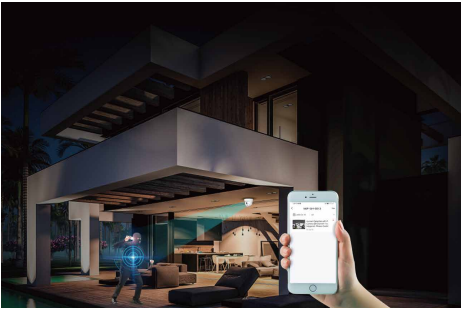

4K Output

4K HDMI output and the ultra high-definition 3840*2160 resolution provides you clear images with more details even when zoomed.

Product Features

HDD Bad Sector Isolation

The file system is specially designed for video surveillance. It can automatically detect, identify and skip the bad sectors on the HDD, ensuring that the recording is complete without losing frames. It is safe, stable and reliable.

AI Human Detection

Based on deep learning image identification technology, and built-in AI human detection function effectively filters non-human targets, thus greatly improving alarm accuracy.

Channel Cloud Storage