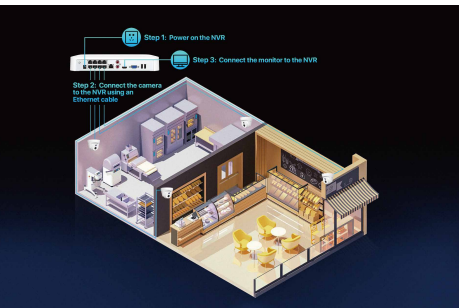

PoE Power Supply

IEEE802.3af standard PoE; Sifos testing; Power overload protection; Plug and play; Safe and stable internet connection and power supply.