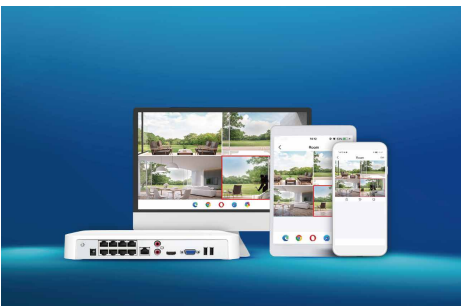

Remote Monitoring

The video security kit supports TDSEE App remote monitoring and browser access without plug-in. You can view and paly back the videos, receive the alarm messages and control abnormal conditions on your mobile phone anytime and anywhere.